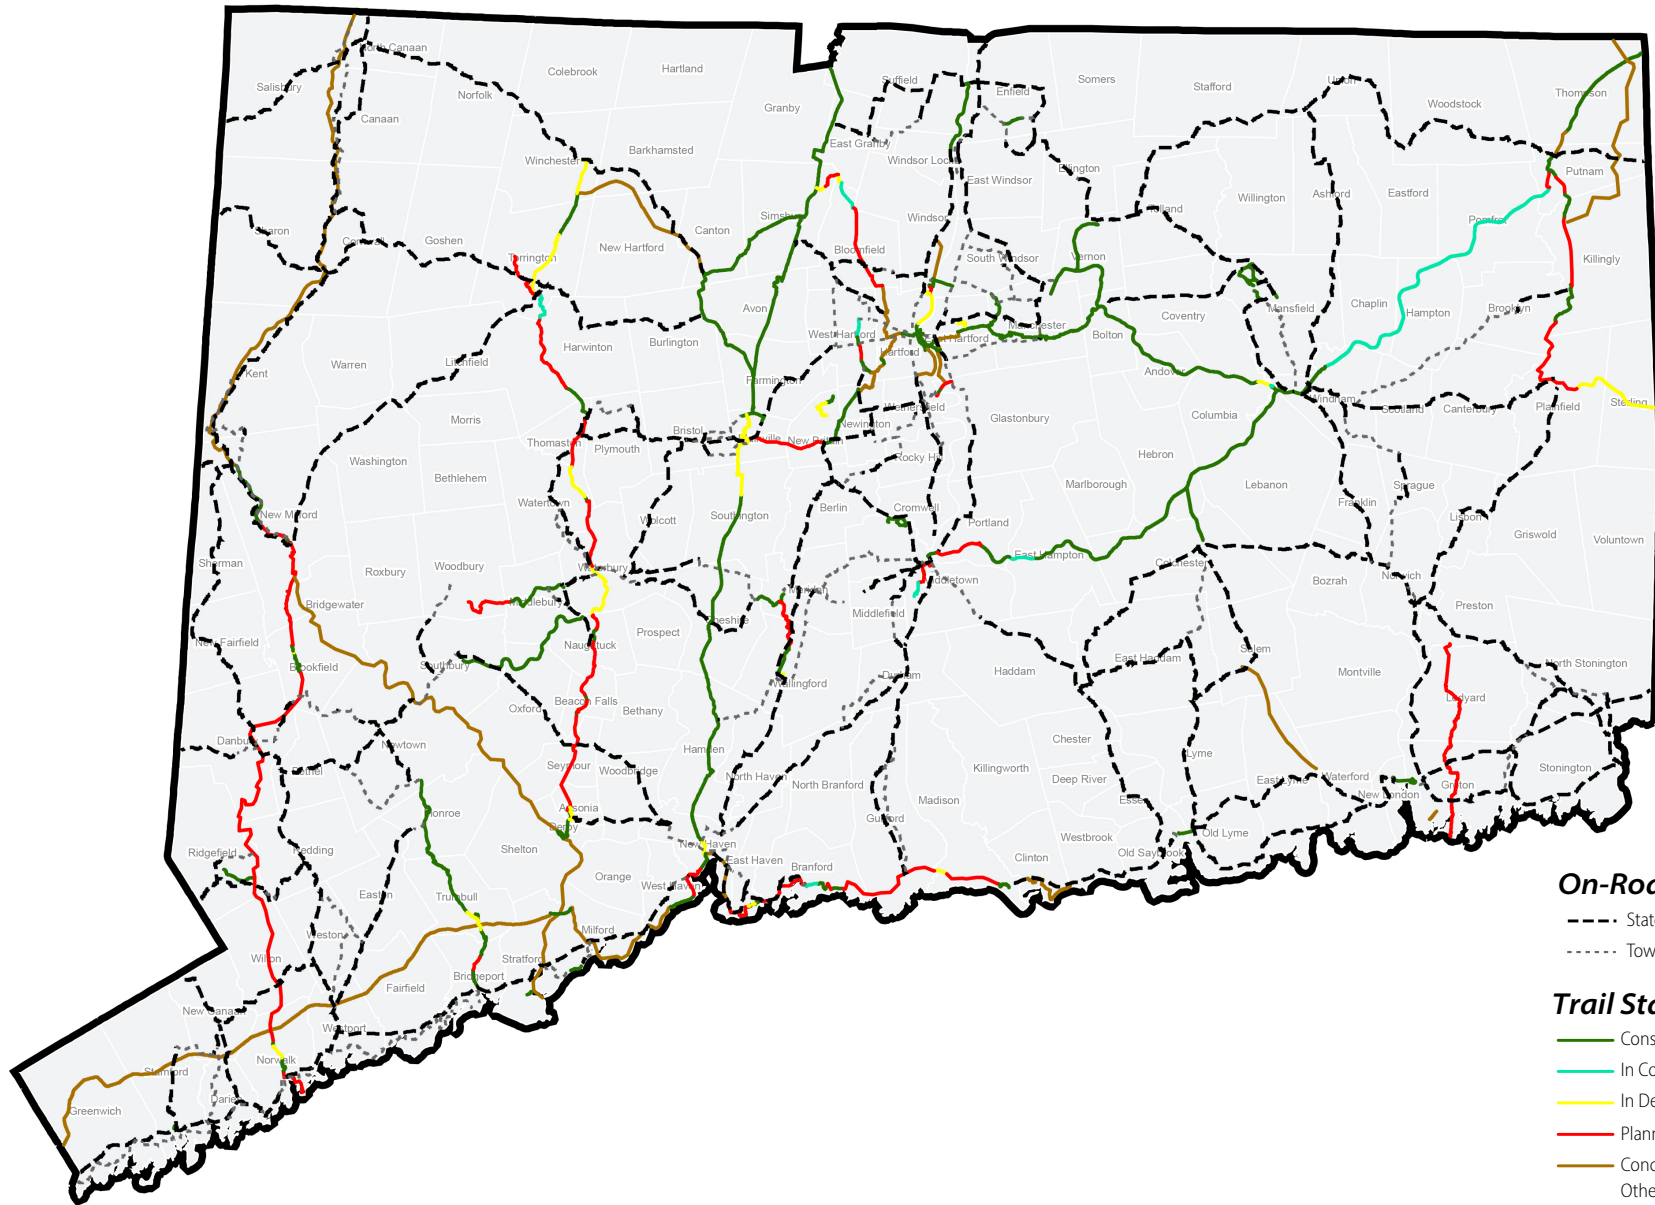

Statewide Bicycle Planning Network

On-Road Bike Network

- State Road
- Town Road

Trail Status

- Constructed
- In Construction
- In Design
- Planned
- Conceptual
- Other existing / future sections of the statewide linear multi-use trail network