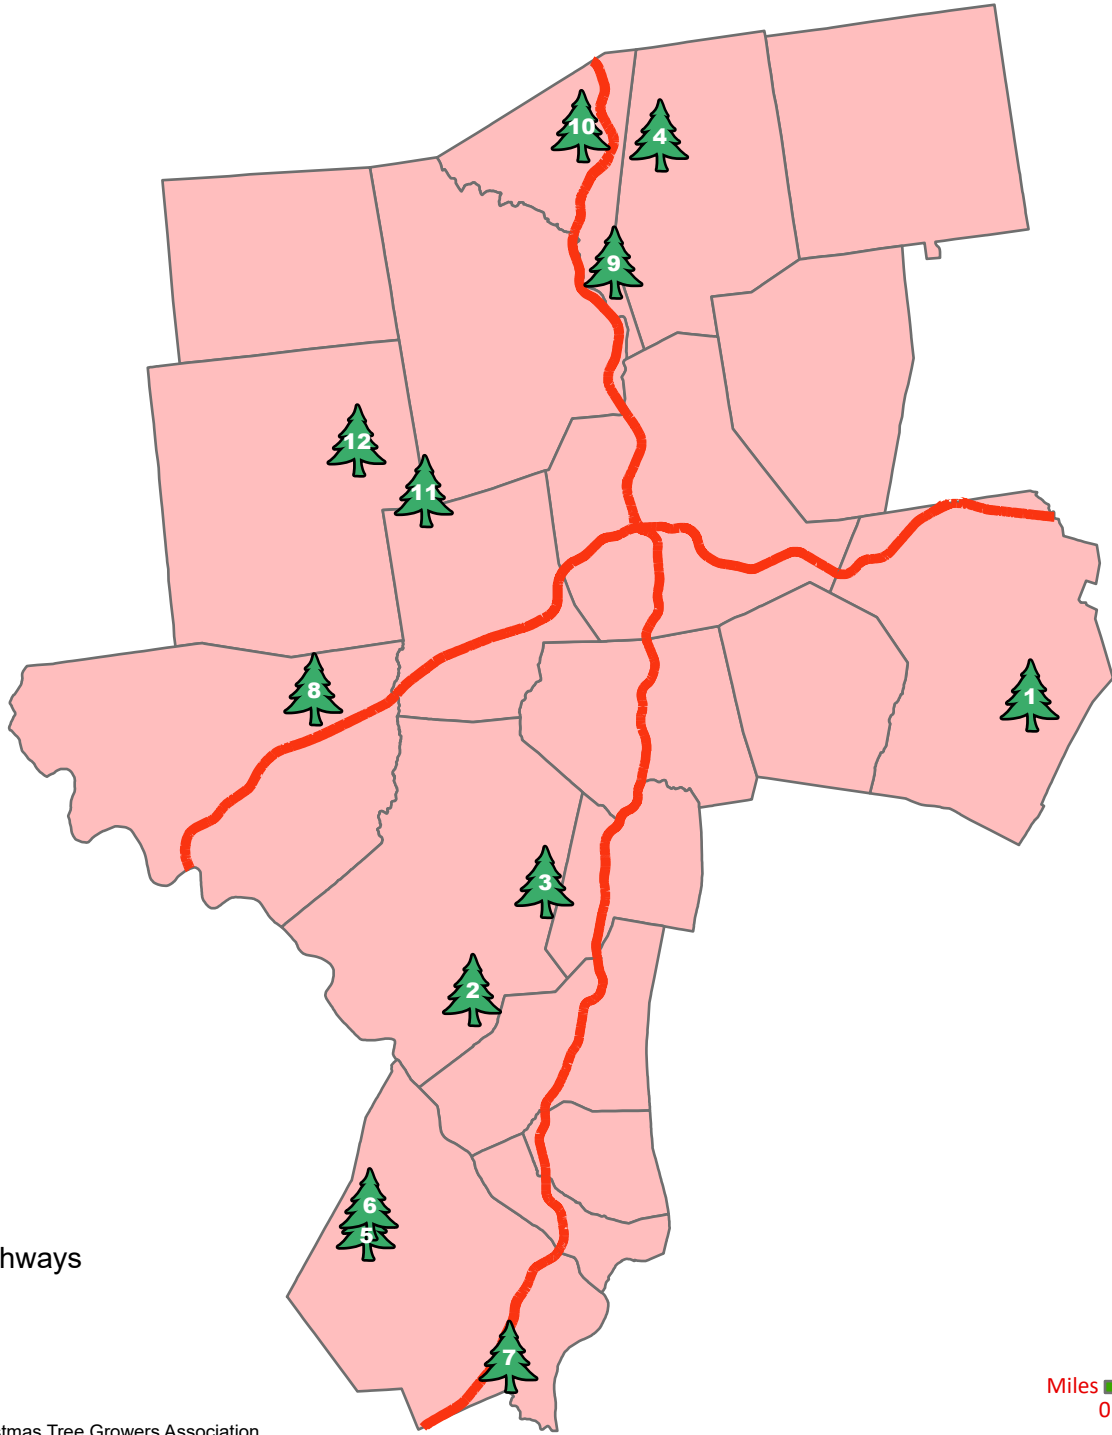

Cut Your Own Tree Farms in the Naugatuck Valley Region

Legend

-  Major Highways
-  Tree Farm

Source: Connecticut Christmas Tree Growers Association

	Name	Address	Town	Zip	Website
1	Connecticut Alpaca & Tree Farm	235 Tamadge Road	Cheshire	06410	https://www.facebook.com/ConnecticutAlpacaTreeFarms/
2	Belinsky Family Farm	124 Moose Hill Road	Oxford	06478	http://www.belinskyfarm.com/
3	Frank's Family Tree Farm	14 Pinesbridge Road	Oxford	06478	https://www.facebook.com/franksfamilytreefarm
4	Towill's Christmas Tree Farm	370 Harwinton Avenue	Plymouth	06782	https://ctchristmastree.org/tree-farm/towills-christmas-tree-farm/
5	Fairview Tree Farm	2 Sawmill City Road	Shelton	06484	https://www.fairviewtreefarm.com/
6	Jones Family Farm	555 Walnut Tree Hill Road	Shelton	06484	https://www.jonesfamilyfarms.com/tree-season-2023
7	Bare Plain Farm	109 Old Mill Road	Shelton	06484	http://www.sheltonconservation.org/farmland/farmland.html
8	Ragland Farm	14 Lum Lot Road	Southbury	06488	https://www.facebook.com/p/Ragland-Farm-100069502608426/
9	Nibbling Brook Farm	371 Carter Road	Thomaston	06787	https://www.facebook.com/p/Nibbling-Brook-Farm-100068058244077
10	Spruce Hill Farm	374 High Street Ext.	Thomaston	06787	https://ctchristmastree.org/tree-farm/spruce-hill-farm/
11	Busy Acres Tree Farm	548 Quassapaug Road	Woodbury	06798	http://www.busyacrestreefarms.com/index.html
12	Lewis Christmas Tree Farm	13 Old Town Farm Road	Woodbury	06798	https://ctchristmastree.org/tree-farm/lewis-christmas-tree-farm/